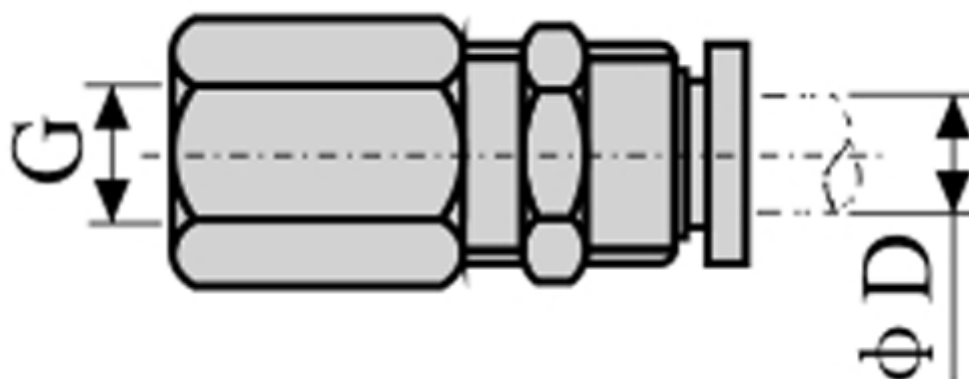

Data Sheet

Article number: 58EPMF1004

Description: Fitting EPMF1004 bulkhead female connector
thread 1/2", tube diameter 10

Measures

D = 10
Thread = 1/2"